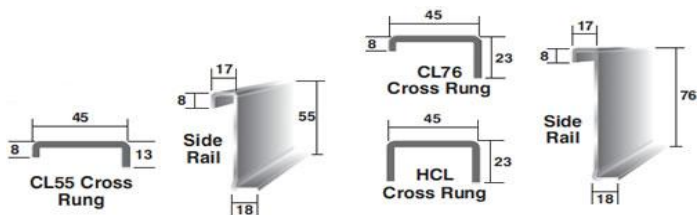

## Cable Ladders - CL55 & CL76

CL55 Light Duty Cable Ladder						
Width (mm)	100	150	200	300	400	500
Material Thickness (mm)	1.6	1.6	1.6	1.6	1.6	1.6

CL76 Medium Duty Cable Ladder									
Width (mm)	100	150	200	300	400	500	600	800	1000
Material Thickness (mm)	1.6	1.6	1.6	1.6	1.6	1.6	1.6	2	2

Standard finish galvanised (HDG)

Welded construction

Special materials & coatings on request

Standard Length: 3000mm

Rung Spacing: 375mm

Slot Size CL55: 17 x 7mm

CL76: 25 x 7mm

Cross Rung Thickness: 1,6mm

Std. Accessory Radius: 450mm

1 x Side Piece = 440 Radius  
 2 x Side Pieces = 650 Radius  
 3 x Side Pieces = 1000 Radius  
 Use to create infinite directional changes