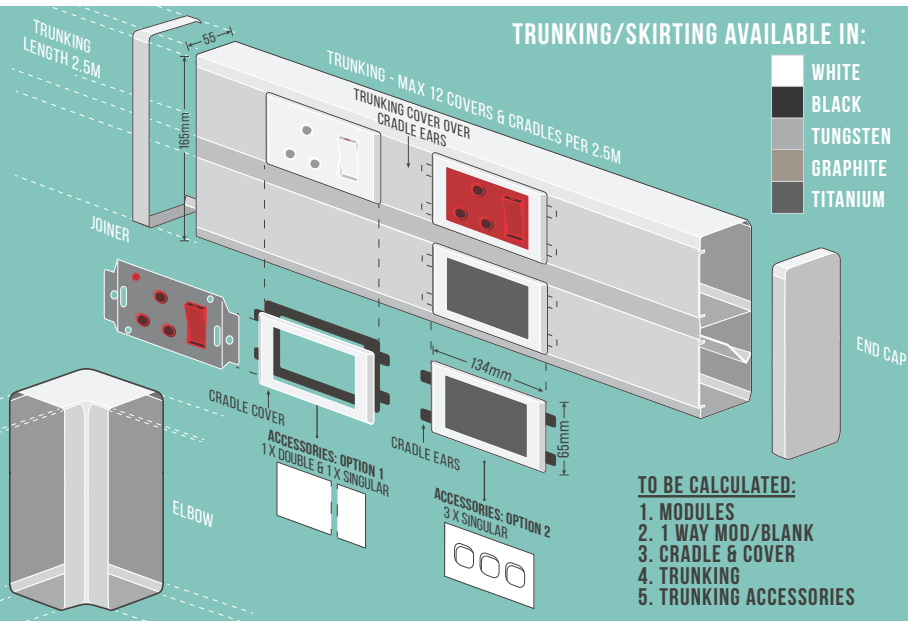

MODULAR POWER TRUNKING

PLUG & PLAY. MAKE UP ANY OUTLET COMBINATION TO SUIT

TRUNKING/SKIRTING AVAILABLE IN:

- WHITE
- BLACK
- TUNGSTEN
- GRAPHITE
- TITANIUM

801 - 3 COMPARTMENT / 2 COVER

TO BE CALCULATED:

1. MODULES
2. 1 WAY MOD/BLANK
3. CRADLE & COVER
4. TRUNKING
5. TRUNKING ACCESSORIES

SUPERIOR QUALITY
EASY TO INSTALL
LIGHT WEIGHT

DURABLE PVC
VARIOUS COLOURS AVAILABLE
CLIP ON ACCESSORIES

RECYCLABLE
SELF EXTINGUISHING
COST EFFECTIVE

TRUNKING/SKIRTING AVAILABLE IN:

- WHITE
- GREY
- BLACK

802 - SINGLE COMPARTMENT / 1 COVER

1 WAY MOD/BLANK
+
EURO SOCKET
+
EURO SOCKET

CAT 3
+
BLANK
+
CAT 5/6

USB
+
USB
+
EURO SOCKET

OUTLETS

EURO SOCKET

STD EURO SOCKET
COUNTER SUNK FOR STABILITY

1 WAY SWITCH

ON-OFF SWITCH
16A 1 WAY
WHITE, RED, BLUE

USB SINGLE

SHUTTERED
5.0 VOLT / 2.1 AMP
LED INDICATOR LIGHT

1 WAY OR 3 WAY MOD/BLANK

16A SOCKET

STD 3-PRONG
SOCKET
WHITE, RED, BLUE

16A SCHUKO SOCKET

CLASSIC

TV