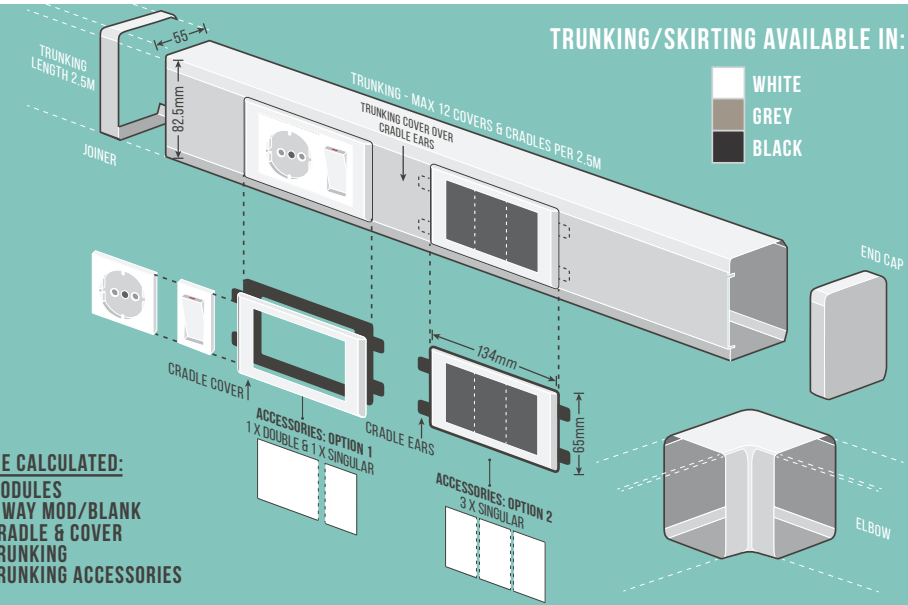

MODULAR POWER TRUNKING

PLUG & PLAY. MAKE UP ANY OUTLET COMBINATION TO SUIT

TRUNKING/SKIRTING AVAILABLE IN:

- WHITE
- BLACK
- TUNGSTEN
- GRAPHITE
- TITANIUM

801 - 3 COMPARTMENT / 2 COVER

TO BE CALCULATED:

1. MODULES
2. 1 WAY MOD/BLANK
3. CRADLE & COVER
4. TRUNKING
5. TRUNKING ACCESSORIES

SUPERIOR QUALITY
EASY TO INSTALL
LIGHT WEIGHT

DURABLE PVC
VARIOUS COLOURS AVAILABLE
CLIP ON ACCESSORIES

RECYCLABLE
SELF EXTINGUISHING
COST EFFECTIVE

TRUNKING/SKIRTING AVAILABLE IN:

- WHITE
- GREY
- BLACK

802 - SINGLE COMPARTMENT / 1 COVER

TO BE CALCULATED:

1. MODULES
2. 1 WAY MOD/BLANK
3. CRADLE & COVER
4. TRUNKING
5. TRUNKING ACCESSORIES

OUTLETS & ACCESSORIES

EXAMPLES

16A SOCKET
+
1 WAY SWITCH

16A SOCKET
+
EURO SOCKET

16A SCHUKO SOCKET
+
EURO SOCKET

1 WAY MOD/BLANK
+
EURO SOCKET
+
EURO SOCKET

CAT 3
+
BLANK
+
CAT 5/6

USB
+
USB
+
EURO SOCKET

OUTLETS

EURO SOCKET

STD EURO SOCKET
COUNTER SUNK FOR STABILITY

1 WAY SWITCH

ON-OFF SWITCH
16A 1 WAY
WHITE, RED, BLUE