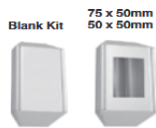

VETI Outlet Kits

Item	Image	In the KIT	Price
16A Monoblock White (SANS 164-1)		16A Monoblock White + Cradle + Outlet Box	281
16A Dedicated Monoblock Red (SANS 164-4)		16A Monoblock RED + Cradle + Outlet Box	279
16A RSA & V-Slim Socket Outlet Monoblock WHT		16A RSA & V-Slim Socket Outlet Monoblock WHT + Outlet box + Cradle	281
SINGLE USB		1 x USB MOD + 2 x BLANKS + Outlet box + Cradle	685
DOUBLE USB		2 x USB MOD + 1 x BLANKS + Outlet box + Cradle	1150.5