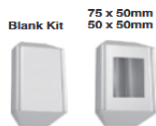

CS RANGE - Power Pole

Valid from 8 July 2023

Power Pole - NO Outlet Kits included

Item	Image	In the KIT	Price
3 meter		3m Power pole (57mm @ 4.22kg each) -- Assembly Kit Included --	1089
3.5 meter		3.5m Power pole (57mm @ 4.90kg each) -- Assembly Kit Included --	1199
4 meter		4m Power pole (57mm @ 5,42kg each) -- Assembly Kit Included --	1299
4.5m		4.5m Power pole (57mm @ 6,18kg each) -- Assembly Kit Included --	1479
5m and 6m		Please request a quote. ETA 2 weeks. Made by order	N/A
Assembly KIT		Assembly Kit: 1 x Ceiling Flange, 1 x Floor Flange, 1 x Jack Assembly	129

Outlet Kits -Cabtree

Item	Image	In the KIT	Price
3pin SA WHITE		SINGLE PLUG: 16A 3pin SA plug WHITE + Outlet box + Switch	295
3pin SA RED		SINGLE PLUG: 16A 3pin SA plug RED DED + Outlet box + Switch	329
2Pin SA SLIM		SINGLE PLUG: 16A 2pin SLIMLINE SA + Outlet box + Switch	318
2pin SA DOUBLE		DOUBLE PLUG: 16A 2pin SLIMLINE SA + Outlet box + Switch	349
British 3pin (EXPORT)		SINGLE PLUG: 13A British 3 Pin + Outlet box + Switch	459

Modular Outlet Kits - DIAMOND			
Item	Image	In the KIT	Price
3pin SA WHITE (SANS 164-1)		SINGLE PLUG: 16A 3pin SA plug WHITE + Outlet box + Switch	335
3pin SA RED (SANS 164-4)		SINGLE PLUG: 16A 3pin SA plug RED DED + Outlet box + Switch	373
2Pin SA SLIM WHT (SANS 164-2)		SINGLE PLUG: 16A 2pin SLIMLINE WHITE SA + Outlet box + Switch	329
2Pin SA SLIM RED (SANS 164-2-1)		SINGLE PLUG: 16A 2pin SLIMLINE RED SA + Outlet box + Switch	349
BLANK KIT		BLANK KIT	185
16A Schuko WHITE (SANS 164-6)		SINGLE PLUG: 16A Schuko WHITE + Outlet box + Switch	389
16A Schuko WHITE (With Sliding Earth Pins)		SINGLE PLUG: 16A Schuko WHITE + Outlet box + Switch (With Sliding Earth Pins)	399
BRITISH 3PIN (EXPORT ONLY)		SINGLE PLUG: 13A British Socket + Outlet box + Switch	318
International (EXPORT ONLY)		SINGLE PLUG: International Adaptor Socket Module White + Outlet box + Switch	349